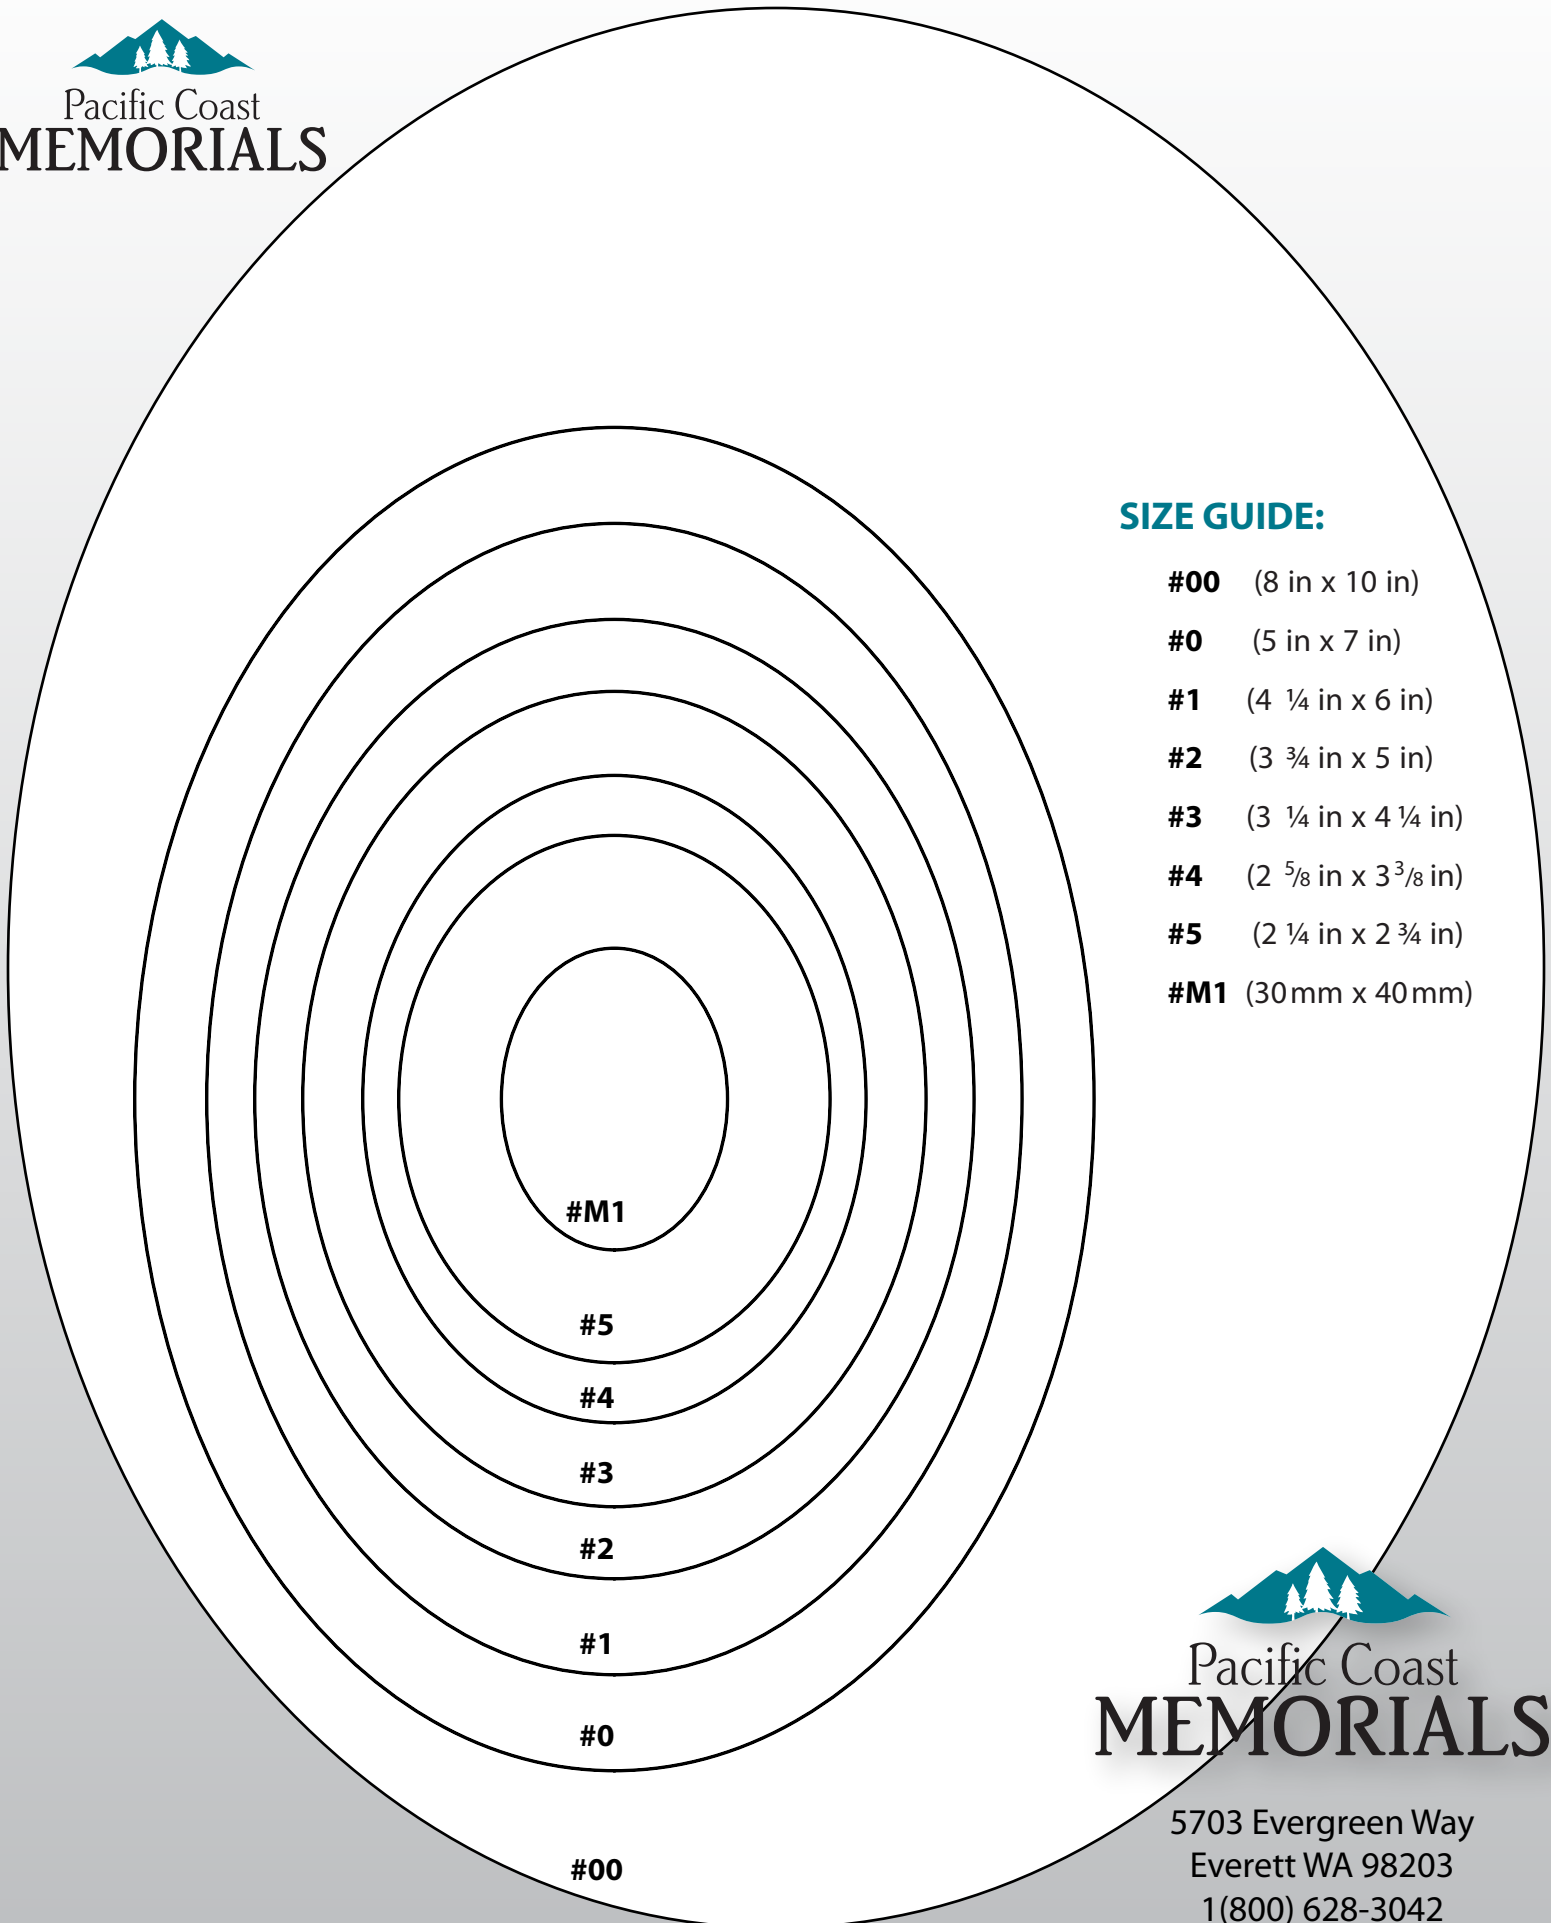

Ceramic Steel Photo Sizes - OVAL

SIZE GUIDE:

- #00** (8 in x 10 in)
- #0** (5 in x 7 in)
- #1** (4 ¼ in x 6 in)
- #2** (3 ¾ in x 5 in)
- #3** (3 ¼ in x 4 ¼ in)
- #4** (2 ⅝ in x 3 ⅜ in)
- #5** (2 ¼ in x 2 ¾ in)
- #M1** (30mm x 40mm)